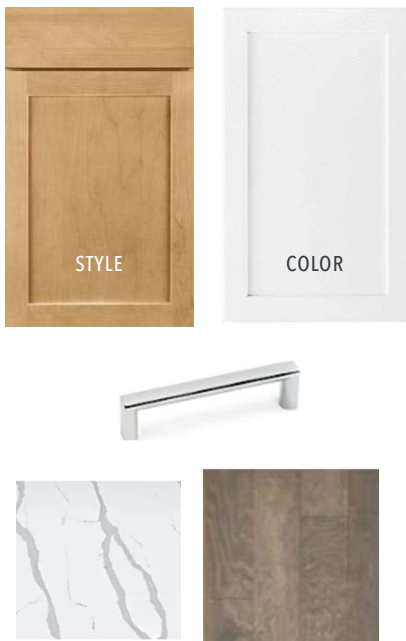

Design Packages

GOLD

FINISHING TOUCHES

- Bella shaker style kitchen cabinets painted white
- Richelieu Modern Brushed Gold hardware
- Calcatta Gold quartz countertops
- Mohawk Chia Oak hardwood flooring throughout

LIGHT IT UP

- Regina Andrew white/gold chandelier in dining room
- Hinkley Heritage Brass with Black in entryway
- Regina Andrew White & Natural Brass kitchen island pendants

PERSONAL ESCAPE

- Mirabelle 60x30 soaking tub in master and guest bathrooms
- Kohler under-mount sink
- Delta Champagne Bronze bathroom fixtures

GET COOKING

- GE stainless steel gas range
- GE wall-mount hood with dimmable LED
- GE stainless steel dishwasher with hidden controls
- Sharp stainless steel microwave drawer

Design selections are subject to change.

Design Packages

CHROME

FINISHING TOUCHES

- Bella shaker style kitchen cabinets painted white
- Richelieu Matte Black hardware
- Quartz Caesarstone countertops
- Mohawk Doeskin Birch hardwood flooring

LIGHT IT UP