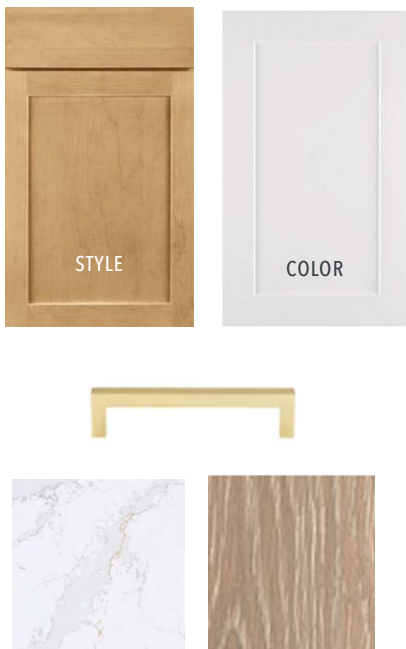

Design Packages

BLACK

FINISHING TOUCHES

- Bella shaker style kitchen cabinets painted white
- Richelieu Matte Black hardware
- Quartz Caesarstone countertops
- Mohawk Doeskin Birch hardwood flooring

LIGHT IT UP

- Hinkley Archer chandelier in dining room and Harmony pendant in entryway
- Regina Andrew black pendants over kitchen island
- Capital Lighting Black Iron vanity lights

PERSONAL ESCAPE

- Mirabelle 60x30 soaking tub in master and guest bathrooms
- Kohler under-mount sink
- Matte Black Delta bathroom fixtures

Design Packages

GOLD

FINISHING TOUCHES

- Bella shaker style kitchen cabinets painted white
- Richelieu Modern Brushed Gold hardware
- Calcatta Gold quartz countertops
- Mohawk Chia Oak hardwood flooring throughout

LIGHT IT UP

- Regina Andrew white/gold chandelier in dining room
- Hinkley Heritage Brass with Black in entryway
- Regina Andrew White & Natural Brass kitchen island pendants

PERSONAL ESCAPE

- Mirabelle 60x30 soaking tub in master and guest bathrooms
- Kohler under-mount sink
- Delta Champagne Bronze bathroom fixtures