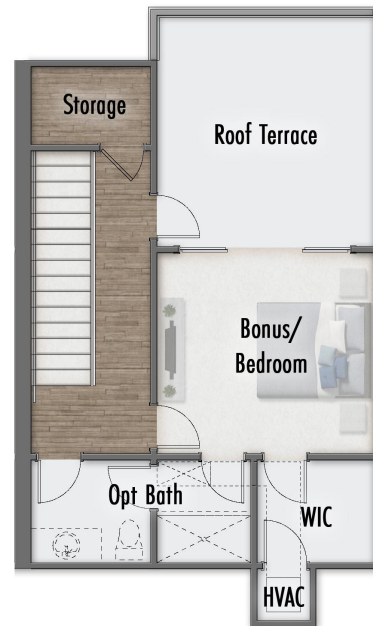

Unit 2 - 6 - The McCaffrey - 2,382 Sq. Ft.

Ground Level

Main Level

Upper Level

Rooftop

THE TERRACES at 36th Street