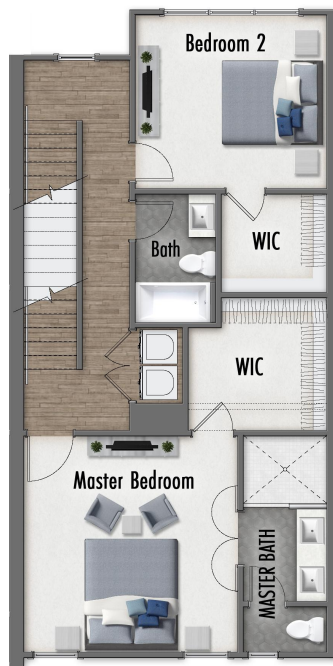

Unit 2 - 6 - The McCaffrey - 2,382 Sq. Ft.

Ground Level

Main Level

Upper Level

Rooftop

THE TERRACES at 36th Street