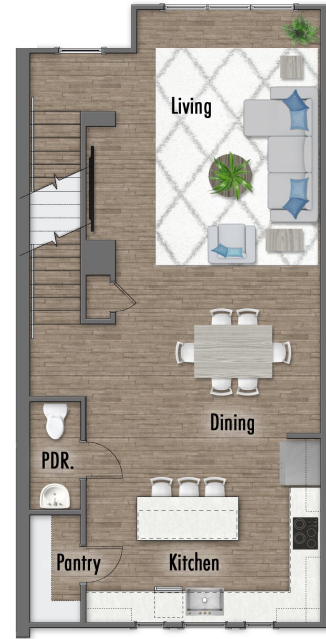

Unit 2 - 6 - The McCaffrey - 2,382 Sq. Ft.

Ground Level

Main Level

Upper Level

Rooftop

THE TERRACES at 36th Street