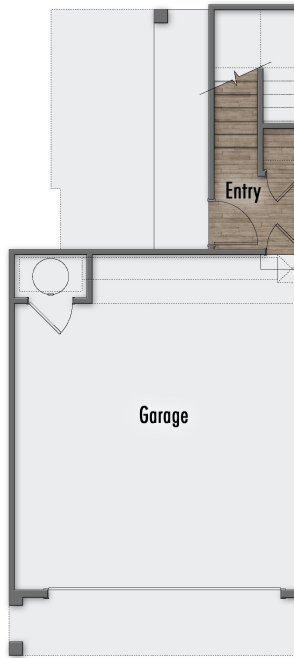

Unit 1 - The Newton - 2,135 Sq. Ft.

Ground Level

Main Level

Upper Level

Rooftop

THE TERRACES at 36th Street