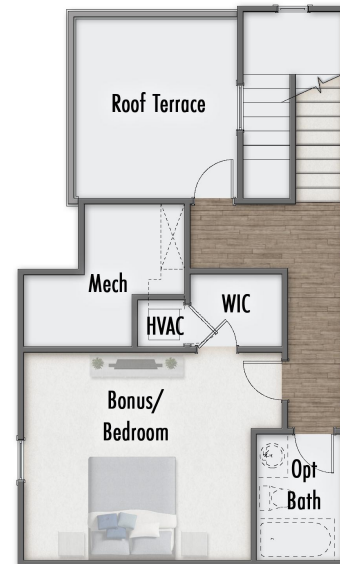

Unit 1 - The Newton - 2,135 Sq. Ft.

Ground Level

Main Level

Upper Level

Rooftop

THE TERRACES at 36th Street