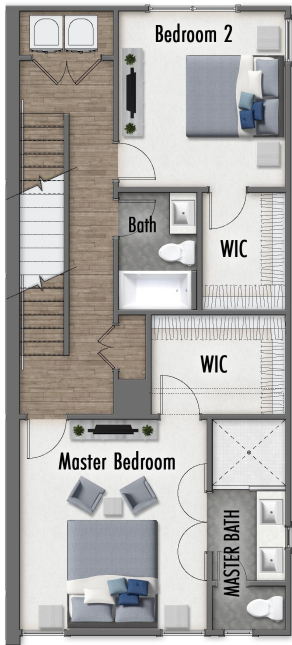

Unit 7 - The Olsen - 2,065 Sq. Ft.

Ground Level

Main Level

Upper Level

Rooftop

THE TERRACES at 36th Street

Sales@VistaHomesCLT.com

36th Street, Charlotte, NC 28205