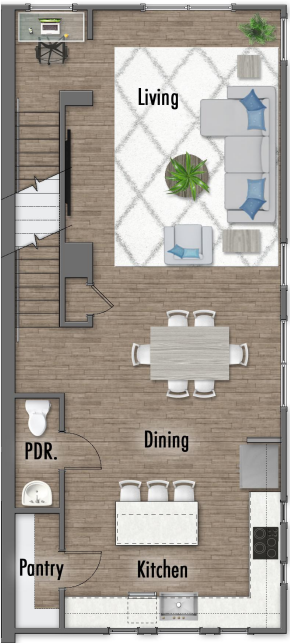

Unit 7 - The Olsen - 2,065 Sq. Ft.

Ground Level

Main Level

Upper Level

Rooftop

THE TERRACES at 36th Street

Sales@VistaHomesCLT.com

36th Street, Charlotte, NC 28205