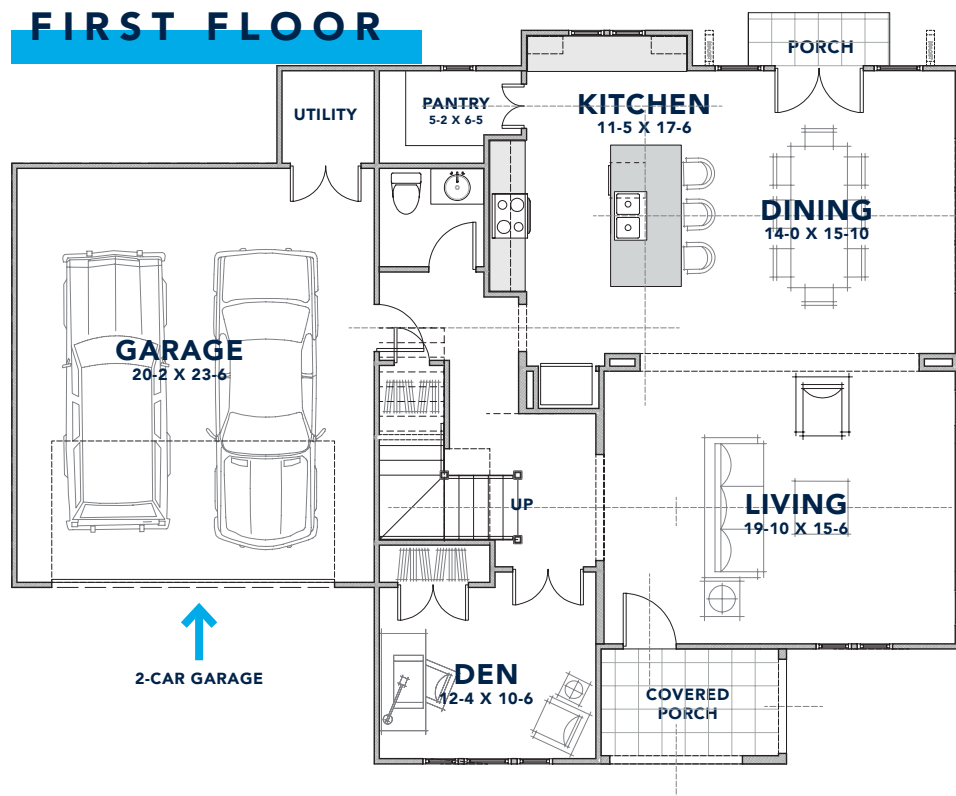

2,845 SQUARE FEET

5 BEDROOMS

2.5 BATHROOMS

FIRST FLOOR

SECOND FLOOR

WHERE YOUR STORY
BEGINS

Located in the Collingwood neighborhood, close to Park Road Shopping Center and Lower South End, 700 Manhasset Road features 2,845 square feet with five bedrooms and two-and-a-half bathrooms. Luxury details include quartz countertops, sophisticated champagne bronze fixtures, direct vent fireplace, Nest thermostat, soaking tubs in master and guest baths, wood deck, two-car garage and spacious backyard.

Floorplan dimensions are subject to change.

LUXURY IN THE DETAILS

DREAM
KITCHEN

Stainless steel appliances

Island & Hood

Perimeter

Shaker-Style Solid Wood Cabinets

Microwave Drawer

Dishwasher

Range & Hood

Dining Lighting

Faucet

Cabinet Hardware

Sink

Backsplash

Quartz Countertops

Island Pendants

Design selections are subject to change.

LUXURY IN THE DETAILS

PERSONAL
ESCAPE

Master Bath Cabinets

Cabinet Hardware

Master Bath Flooring

Guest Bathroom Under-mount
Sink and Faucet